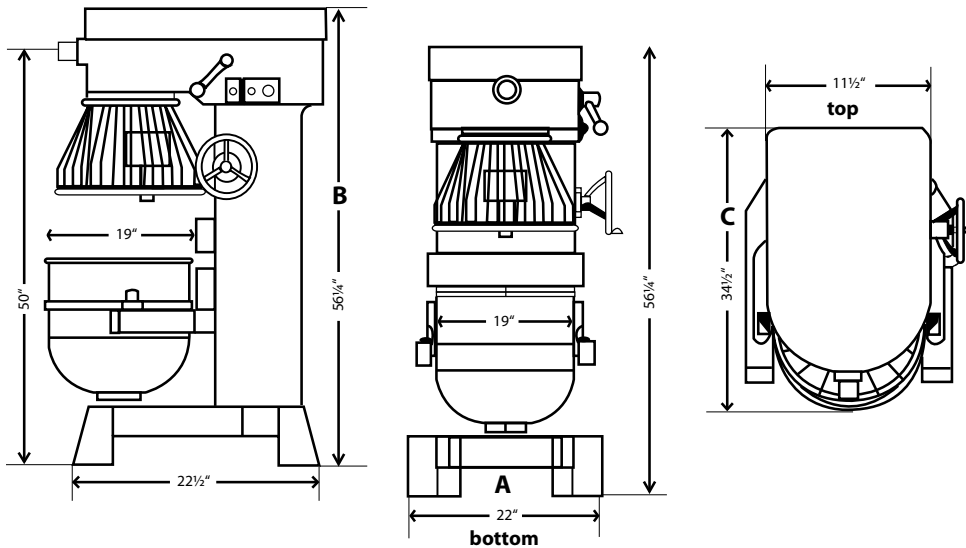

### Specifications and Dimensions

#### Dimensions

##### Mixer Body:

- A: 30" Wide
- B: 59 1/2" High
- C: 37" Depth

##### Bowl:

- Outside w/handles: 24"
- Inside: 18 1/2"
- Height: 18 1/4"