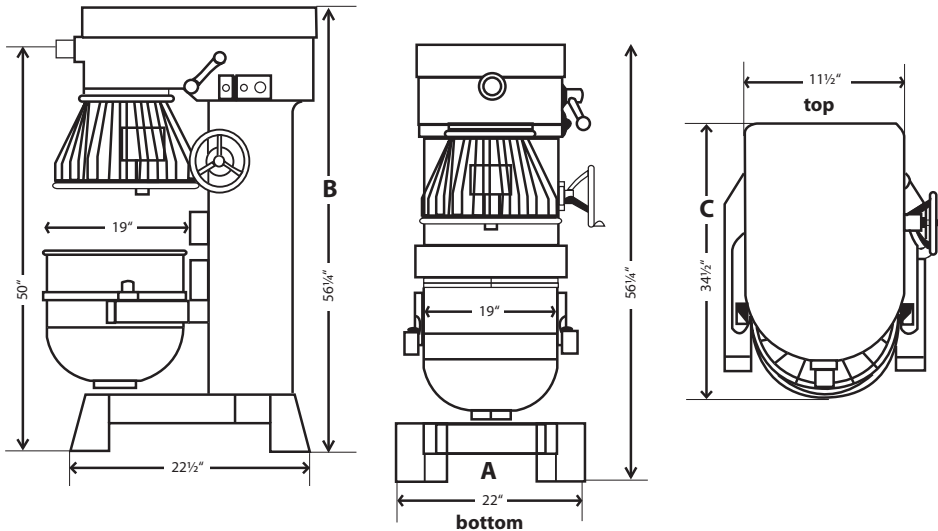

## Specifications and Dimensions

### Dimensions

#### Mixer Body:

- A: 30" Wide
- B: 59 1/2" Wide
- C: 37" Wide

#### Bowl:

- Outside w/handles: 26" Wide
- Inside: 18 1/4" Wide
- Height: 18 1/2" Wide

**NOTE:** Hub attachment not to be used while mixing