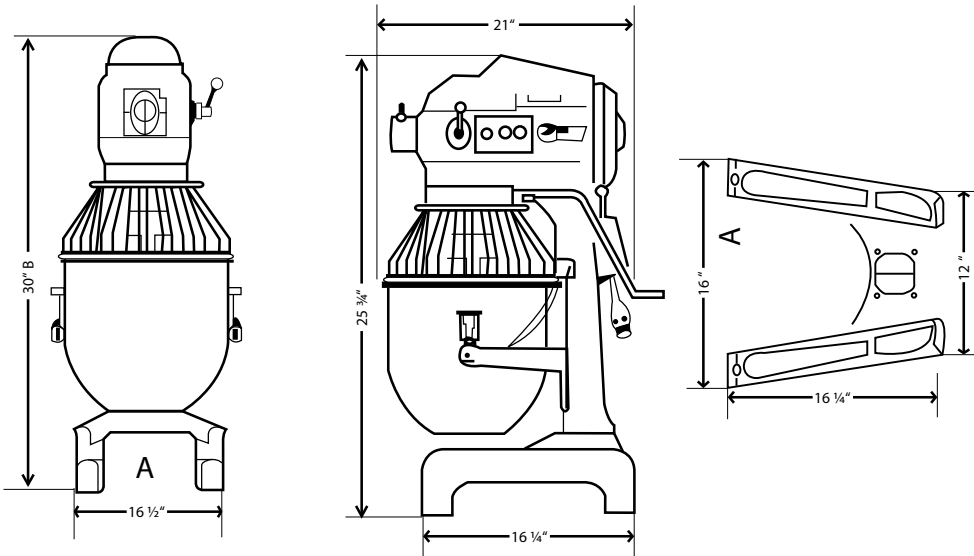

Electrical:

- 115 Volt
- 1-Phase Power
- Entela Approved
- 220V, 1 or 3 phase available

Weight:

- 216 Pounds Net
- 256 Domestic shipping

Warranty:

- 3-Year Limited Parts, (Motor, Transmission, and Drive-Train).
- 1-Full Year Parts and Labor.

Amp Draw Specifications

Phase	Volts	Amps
1	115	10.98

Dimensions

Mixer Body:

- A: 16 1/2" Wide
- B: 30" High
- C: 21" Depth

Bowl:

- Outside w/handles: 15 1/2"
- Inside: 12 5/8"
- Height: 11 1/2"

Benefits

Motor:

- Over-sized, Heavy-Duty, 1/2 Horse Power Motor
- Manual Reset Motor Overload

Bowl Locking Handles:

- Locks bowl in place

Attachment Hub:

- Uses standard # 12 attachments

Power Supply:

- 7" Length Power Cord